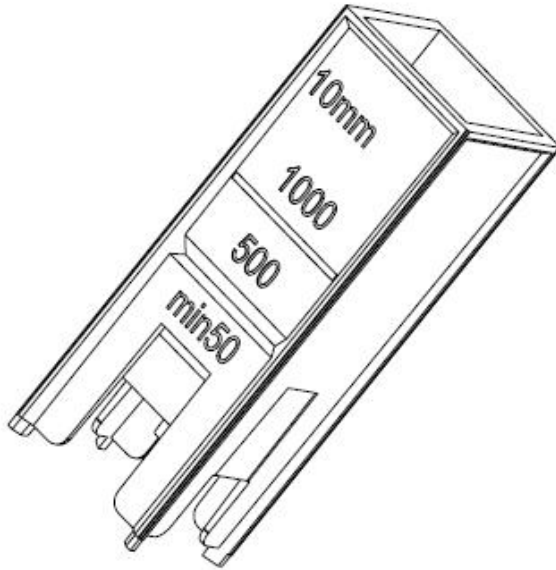

Valid for Item-No.: 7060000

"All dimensions in mm"

Customer drawing subject to change without notice!

Uncontrolled Copy

Prior Issue	Drawn	Approved	Released	CONFIDENTIAL: Information contained in this document or drawing is confidential and proprietary to Saining Biotechnology Co., Ltd. This document may not be reproduced for any reason without written permission from Saining Biotechnology Co., Ltd. All rights of design, invention, and copyright are reserved.
Revision 1	Date 2024/05/07	Date 2024/05/07	Date 2024/05/07	
Date 2024/05/07	Name	Name	Name	