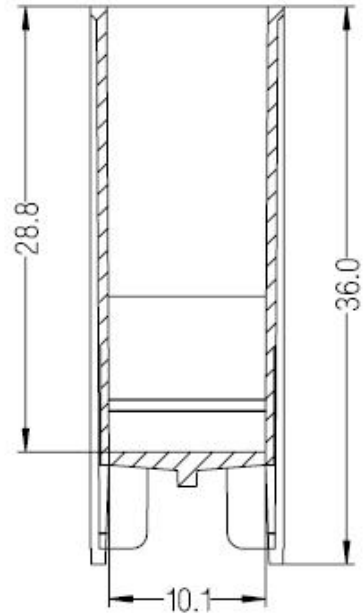

Valid for Item-No.: 7060000

"All dimensions in mm"

Customer drawing subject to change without notice!

Uncontrolled Copy

Prior Issue	Drawn	Approved	Released	CONFIDENTIAL: Information contained in this document or drawing is confidential and proprietary to Saining Biotechnology Co., Ltd. This document may not be reproduced for any reason without written permission from Saining Biotechnology Co., Ltd. All rights of design, invention, and copyright are reserved.
Revision 1	Date 2024/05/07	Date 2024/05/07	Date 2024/05/07	
Date 2024/05/07	Name	Name	Name	