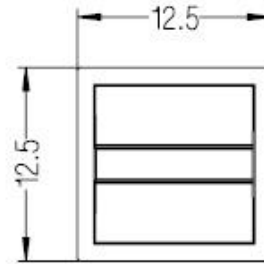

Valid for Item-No.: 7060000

"All dimensions in mm"

Customer drawing subject to change without notice!

Uncontrolled Copy

Prior Issue	Drawn	Approved	Released	CONFIDENTIAL: Information contained in this document or drawing is confidential and proprietary to Saining Biotechnology Co., Ltd. This document may not be reproduced for any reason without written permission from Saining Biotechnology Co., Ltd. All rights of design, invention, and copyright are reserved.
Revision 1	Date 2024/05/07	Date 2024/05/07	Date 2024/05/07	
Date 2024/05/07	Name	Name	Name	