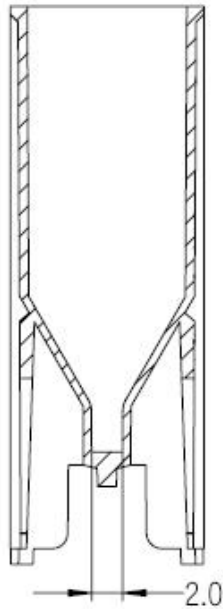

Valid for Item-No.: 7060000

"All dimensions in mm"

Customer drawing subject to change without notice!

Uncontrolled Copy

Prior Issue	Drawn	Approved	Released	CONFIDENTIAL: Information contained in this document or drawing is confidential and proprietary to Saining Biotechnology Co., Ltd. This document may not be reproduced for any reason without written permission from Saining Biotechnology Co., Ltd. All rights of design, invention, and copyright are reserved.
Revision 1	Date 2024/05/07	Date 2024/05/07	Date 2024/05/07	
Date 2024/05/07	Name	Name	Name	